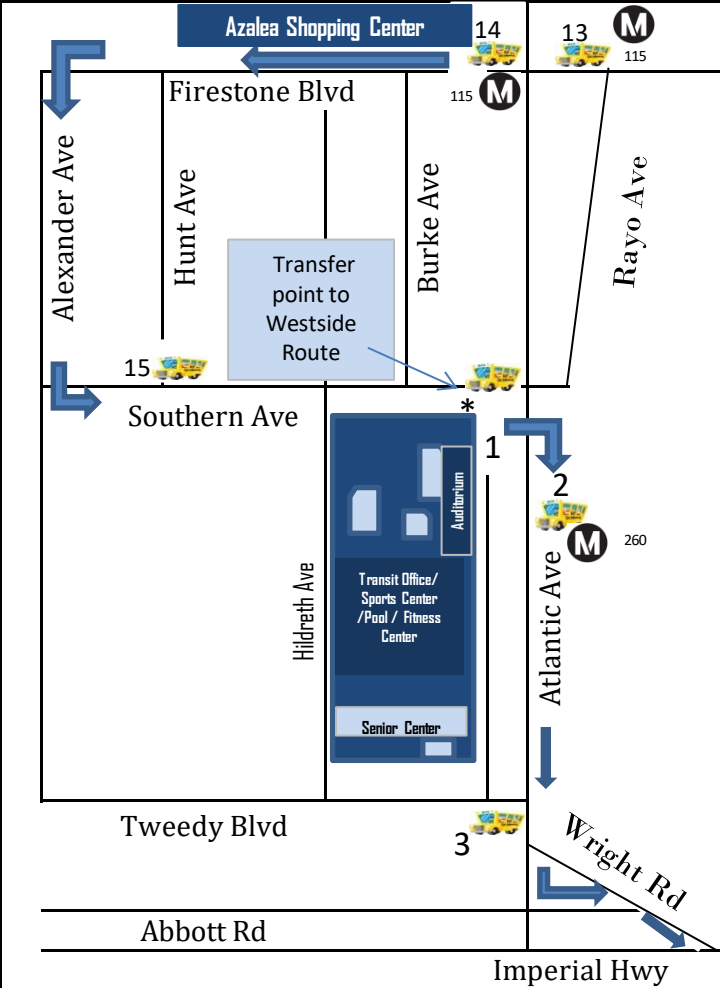

# Eastside Route

City of South Gate

Transit Division

9520 Hildreth Ave

South Gate, Ca 90280

•TAP / ACCESS CARDS ARE NOT ACCEPTED AS FORM OF PAYMENT

•Children under 5 years old, Students & College/Vocational may ride The Gate at no charge during school hours. Must show Valid school ID

Service provided by Global Paratransit, Inc. Lost items: call (310) 715-7578

710 FWY

**50¢ per ride. Current South Gate Phone - A - Ride customers ride FREE (Must present valid card at time of boarding)**

**Service hours: M-F: 6:00 a.m. - 7:00 p.m.  
Sat: 8:00 a.m. - 5:00 p.m.**

\*1 Southern Ave @ Auditorium - Transfer point between Westside and Eastside routes.

- 2 Atlantic Ave / Southern Ave
- 3 Atlantic Ave / Tweedy Blvd
- 4 Garfield Ave / Imperial Hwy
- 5 Garfield Ave / Gardendale St
- 6 Main St / Garfield Ave
- 7 Industrial Ave / Harding Ave
- 8 Garfield Ave / Main St
- 9 Garfield Ave / Imperial Hwy
- 10 Garfield Ave / Karmont Ave
- 11 Garfield Ave / Southern Ave
- 12 Firestone Blvd / Garfield Ave
- 13 Firestone Blvd / Rayo Ave
- 14 Firestone Blvd / Atlantic Ave
- 15 Southern Ave / Hunt Ave

**M** = Metro Stop