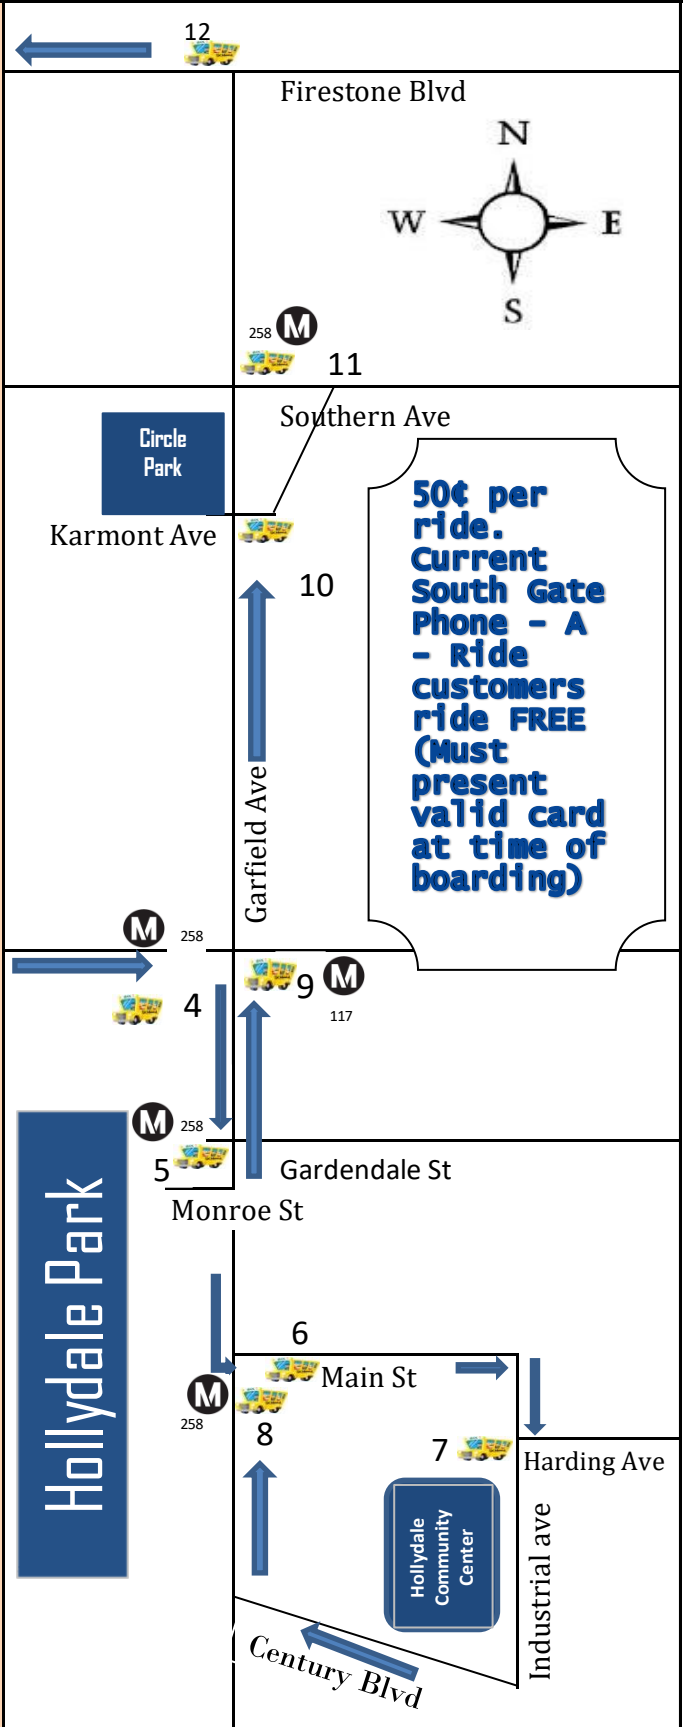

# Eastside Route

City of South Gate

Transit Division

9520 Hildreth Ave

South Gate, Ca 90280

•TAP / ACCESS CARDS ARE NOT ACCEPTED AS FORM OF PAYMENT

•Children under 5 years old, Students & College/Vocational may ride The Gate at no charge during school hours. Must show Valid school ID

Service provided by Global Paratransit, Inc. Lost items: call (310) 715-7578

710 FWY

**50¢ per ride. Current South Gate Phone - A - Ride customers ride FREE (Must present valid card at time of boarding)**

**Service hours: M-F: 6:00 a.m. - 7:00 p.m.  
Sat: 8:00 a.m. - 5:00 p.m.**

\*1 Southern Ave @ Auditorium - Transfer point between Westside and Eastside routes.

- 2 Atlantic Ave / Southern Ave
- 3 Atlantic Ave / Tweedy Blvd
- 4 Garfield Ave / Imperial Hwy
- 5 Garfield Ave / Gardendale St
- 6 Main St / Garfield Ave
- 7 Industrial Ave / Harding Ave
- 8 Garfield Ave / Main St
- 9 Garfield Ave / Imperial Hwy
- 10 Garfield Ave / Karmont Ave
- 11 Garfield Ave / Southern Ave
- 12 Firestone Blvd / Garfield Ave
- 13 Firestone Blvd / Rayo Ave
- 14 Firestone Blvd / Atlantic Ave
- 15 Southern Ave / Hunt Ave

**M** = Metro Stop