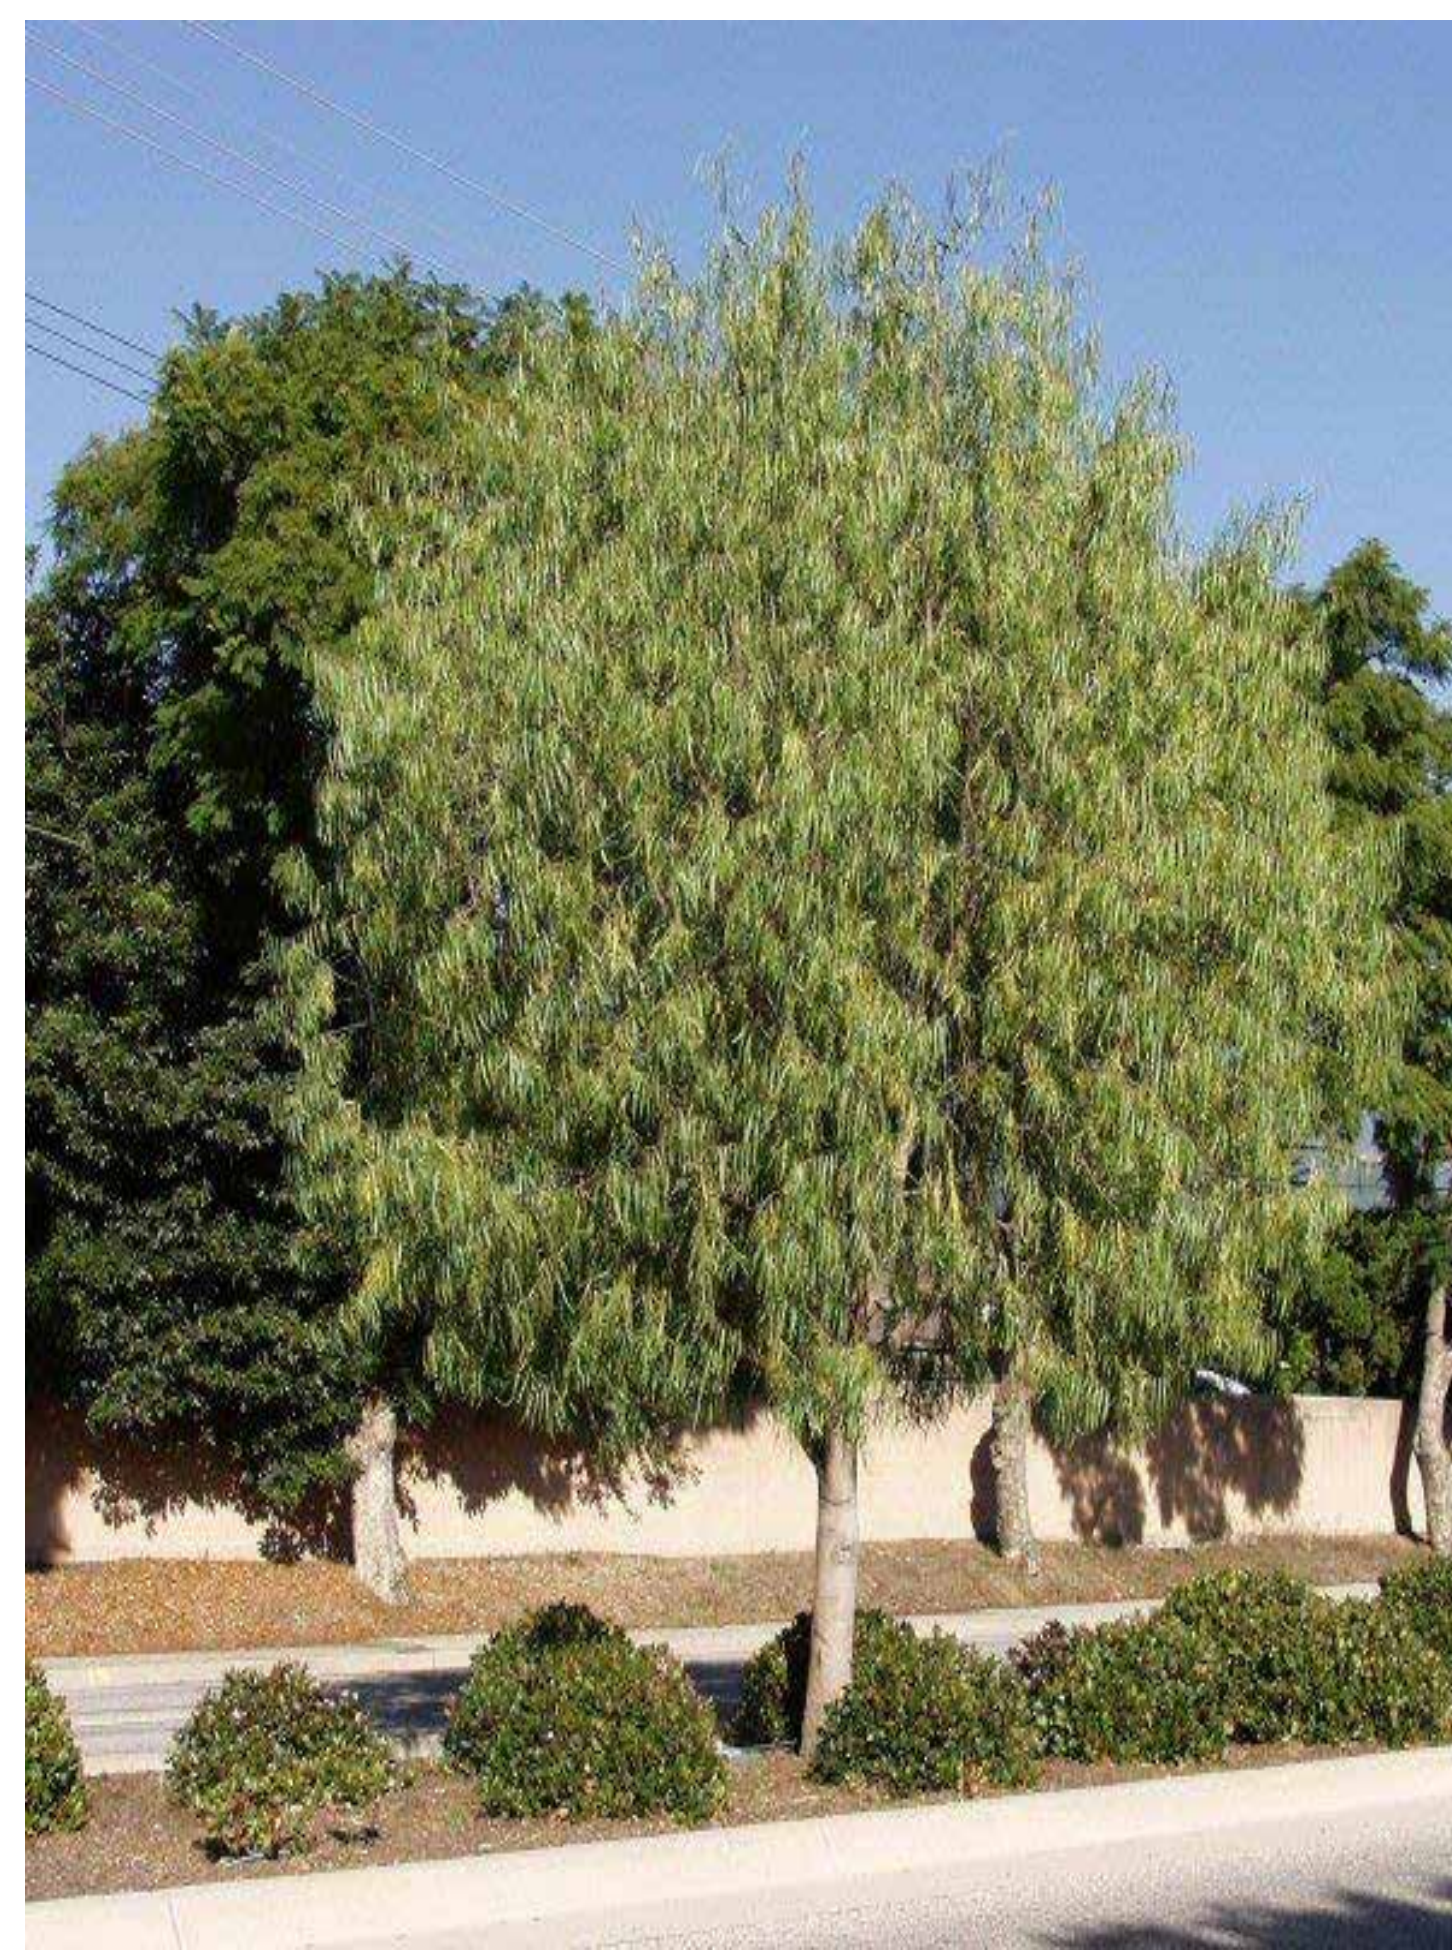

TYPICAL ENLARGED PLAN SCALE: 1"=10'

GEIJERA PARVIFLORA (AUSTRALIAN WILLOW)

LAGERSTROEMIA FAURIEI 'TUSCARORA' (CRAPE MYRTLE)

PLANT IMAGES: TREES

AGAVE DESMETIANA 'VARIEGATA' (VARIEGATED SMOOTH AGAVE)

ALOE 'BLUE ELF' (BLUE ELF ALOE)

PLANT IMAGES: SHRUBS AND GROUNDCOVERS

HARDSCAPE IMAGES