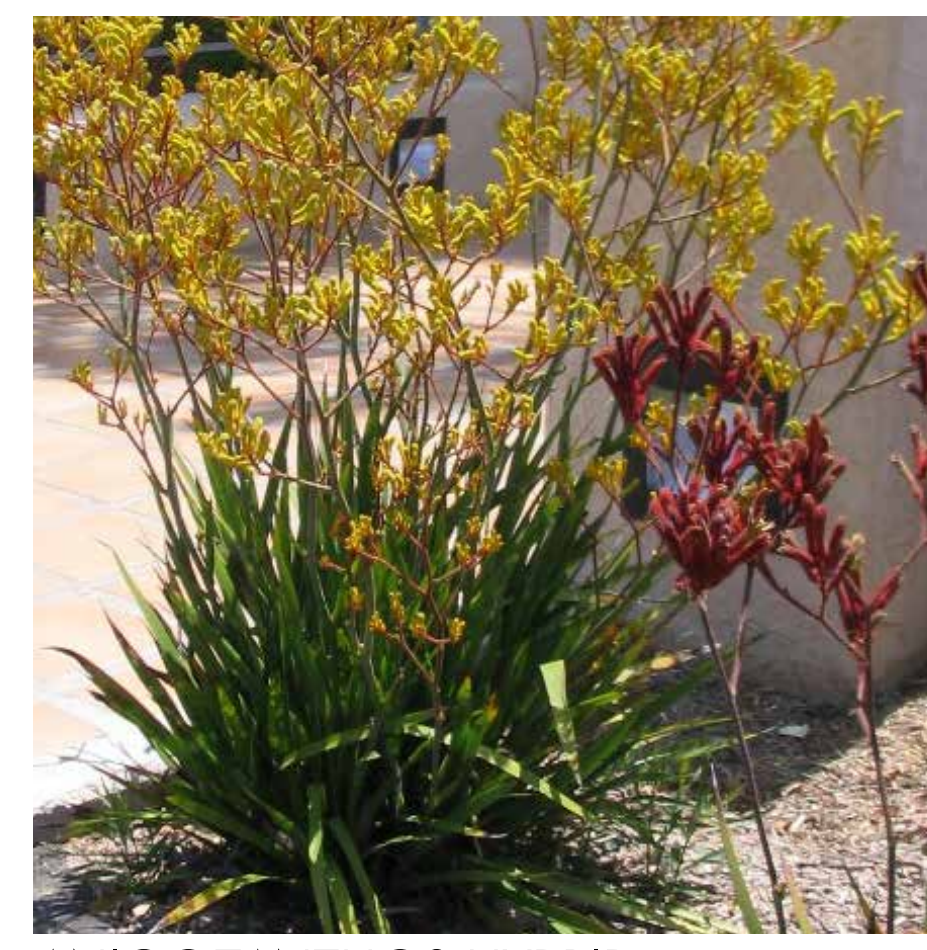

ANIGOZANTHOS HYBRID (KANGAROO PAWS)