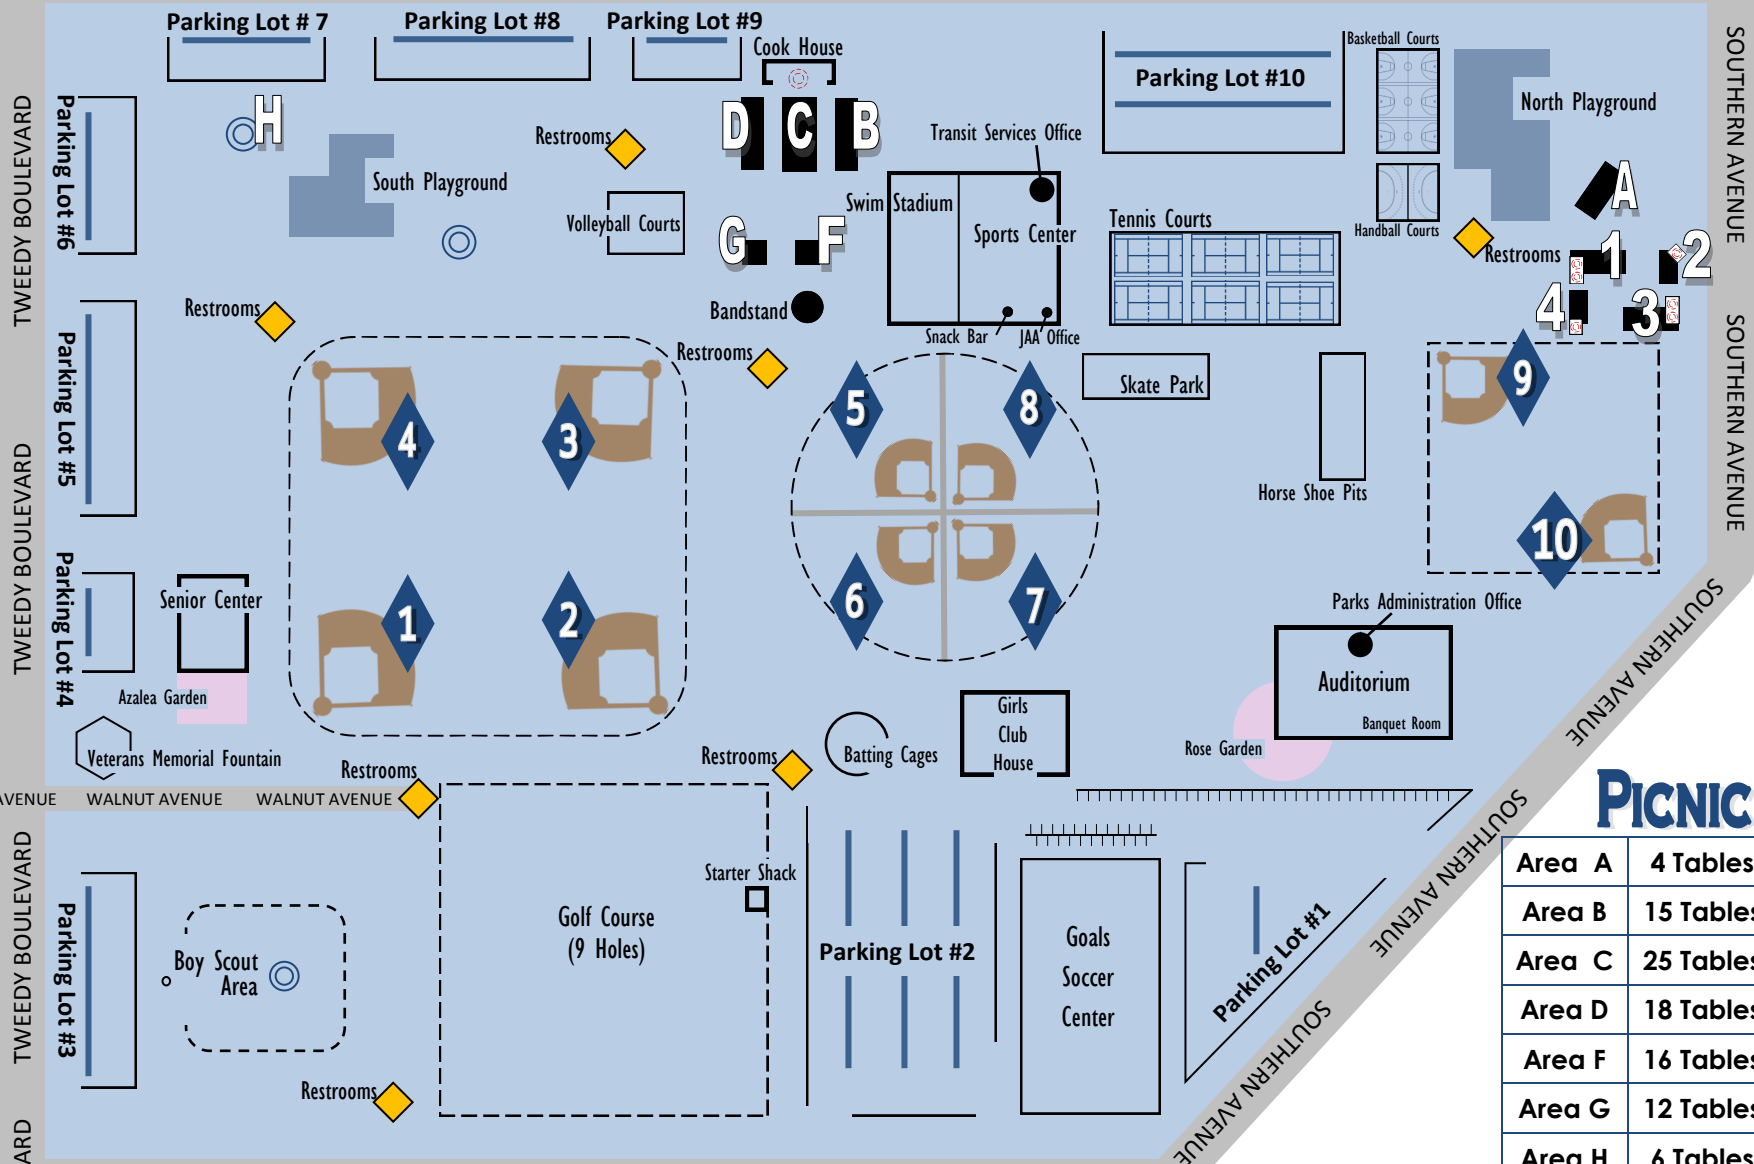

# SOUTH GATE PARK PICNIC AREAS & FACILITIES

HILDRETH AVENUE HILDRETH AVENUE HILDRETH AVENUE HILDRETH AVENUE HILDRETH AVENUE HILDRETH AVENUE HILDRETH AVENUE

Area A	4 Tables	32 Guests
Area B	15 Tables	120 Guests
Area C	25 Tables	200 Guests
Area D	18 Tables	144 Guests
Area F	16 Tables	128 Guests
Area G	12 Tables	96 Guests
Area H	6 Tables	48 Guests
Area 1	6 Tables	48 Guests
Area 2	4 Tables	32 Guests
Area 3	6 Tables	48 Guests
Area 4	4 Tables	32 Guests

Batting Cage access can be obtained with the Goals Soccer Center at (323) 923-4650.

TWEEDY BOULEVARD

TWEEDY BOULEVARD

TWEEDY BOULEVARD

TWEEDY BOULEVARD

PINEHURST AVENUE PINEHURST AVENUE PINEHURST AVENUE PINEHURST AVENUE

WALNUT AVENUE WALNUT AVENUE WALNUT AVENUE

SOUTHERN AVENUE  
SOUTHERN AVENUE  
SOUTHERN AVENUE  
SOUTHERN AVENUE