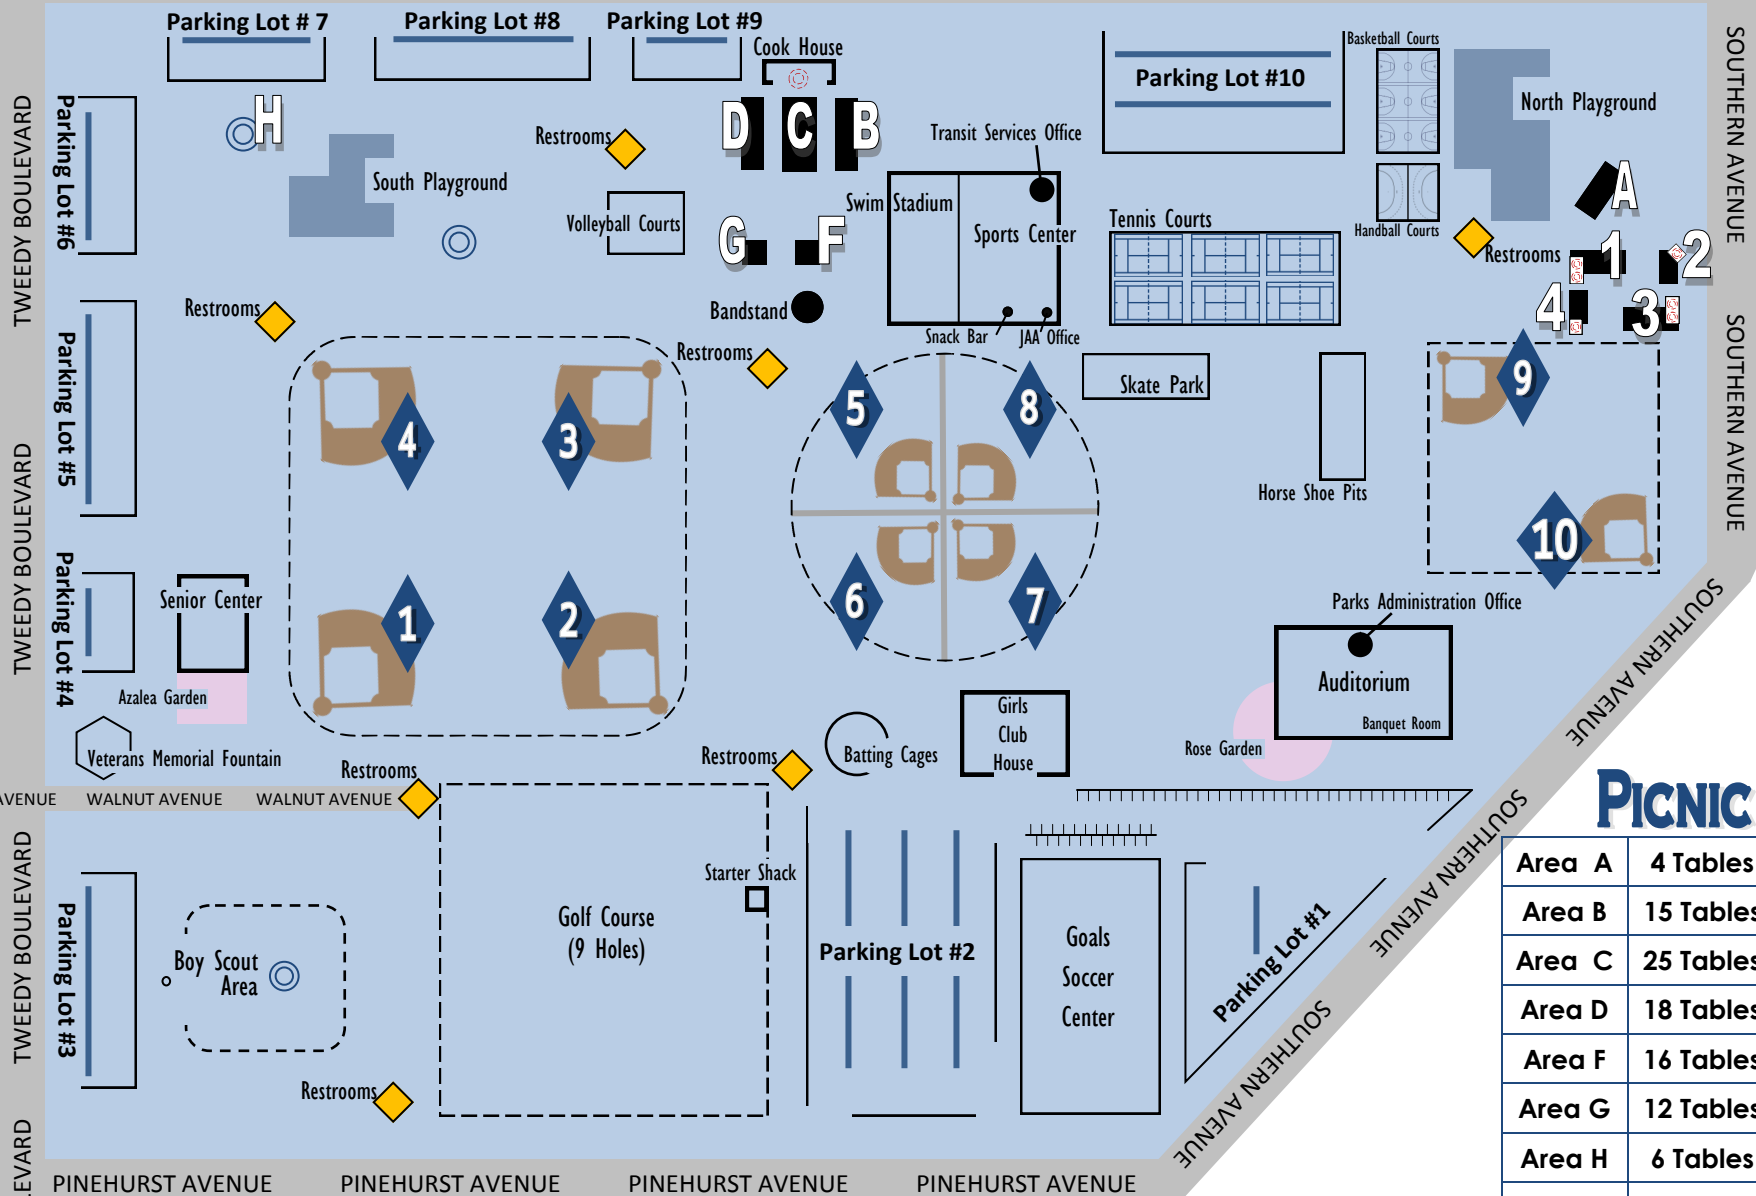

# SOUTH GATE PARK PICNIC AREAS & FACILITIES

HILDRETH AVENUE HILDRETH AVENUE HILDRETH AVENUE HILDRETH AVENUE HILDRETH AVENUE HILDRETH AVENUE HILDRETH AVENUE

## PICNIC AREAS

Area A	4 Tables	32 Guests
Area B	15 Tables	120 Guests
Area C	25 Tables	200 Guests
Area D	18 Tables	144 Guests
Area F	16 Tables	128 Guests
Area G	12 Tables	96 Guests
Area H	6 Tables	48 Guests
Area 1	6 Tables	48 Guests
Area 2	4 Tables	32 Guests
Area 3	6 Tables	48 Guests
Area 4	4 Tables	32 Guests

Batting Cage access can be obtained with the Goals Soccer Center at (323) 923-4650.

TWEEDY BOULEVARD

TWEEDY BOULEVARD

TWEEDY BOULEVARD

TWEEDY BOULEVARD

PINEHURST AVENUE PINEHURST AVENUE PINEHURST AVENUE PINEHURST AVENUE

WALNUT AVENUE WALNUT AVENUE WALNUT AVENUE

SOUTHERN AVENUE  
SOUTHERN AVENUE  
SOUTHERN AVENUE  
SOUTHERN AVENUE