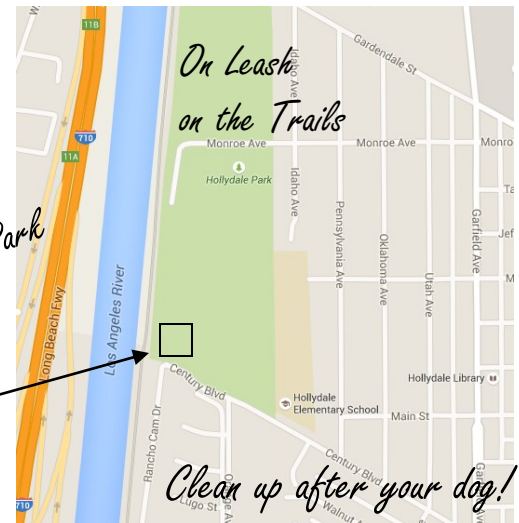

*If your dog poops
Please scoop!*

Rules to Know About Bringing your Dog to the Park

The City of South Gate understands that we all want to bring our entire family, including our dogs, to the park; for exercise, to socialize or just to enjoy our beautiful parks. But a busy park is not always the best place for a dog. To ensure that our four footed friends can also enjoy our City Parks, please remember the following rules.

Dogs are not allowed at South Gate Park except on the outside trail (sidewalks). Dogs must be on leash and in the owners control at all times.

*Dogs OK, this trail only!
Must be on leash*

Clean up after your dog!

There is a City operated Dog Park in Hollydale Regional Park. Dogs may play off leash. Please obey all dog park rules. Dogs must be on leash when outside the dog park fence.

Off Leash in the Dog Park

South Gate Dog Park
Hollydale Regional Park
5400 Monroe Avenue
South Gate, CA 90280